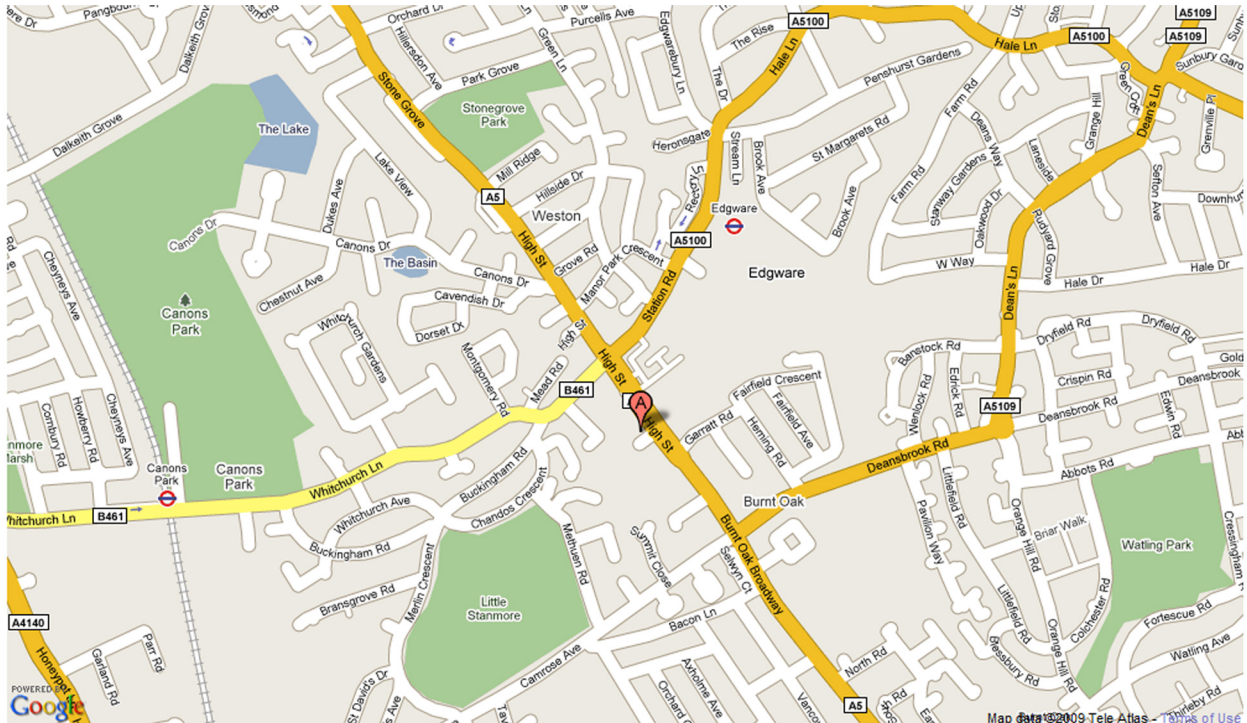

Call Systems Technology LTD
Middlesex House
29-45 High Street
Edgware
Middlesex, HA8 7UU
Tel: 0208 381 1338

Directions to the CST Office

BY TUBE:

Northern Line to Edgware (not Mill Hill). Come out of the Tube Station and walk to the main road in front of you (Station Road). Go left and keep walking past the parades of shops down to the second set of traffic lights (Masons Arms pub opposite). Follow the pavement round to the left approximately 100 yards down to the traffic lights opposite the primary school. Cross over the road here and Middlesex House is in front of you (between the Sri Gurthyriam Temple and Lidl's foodstore).

BY CAR:

Travelling from the North

Exit the M1 at junction 4 onto the A41 and continue onto the A5. Follow the signs for Edgware. When you reach the traffic lights with the "Masons Arms" pub on the right hand corner opposite - continue ahead for approximately 150 yards. Just past the traffic lights next to the primary school is a right hand turn into Spring Villa Road (situated under the red archway). Middlesex House car park is located down this road to the right through the black gates.

Travelling from the South,

follow the M3 or the M4 towards the A406 North Circular Road. Pick up the A5 towards Edgware. Continue past Edgware Hospital - over the traffic lights - just past Budget Rent A. There is a small road on your left next to the TEMPLE - turn here onto Spring Villa Road. Middlesex House car park is located down this road to the right through the black gates.